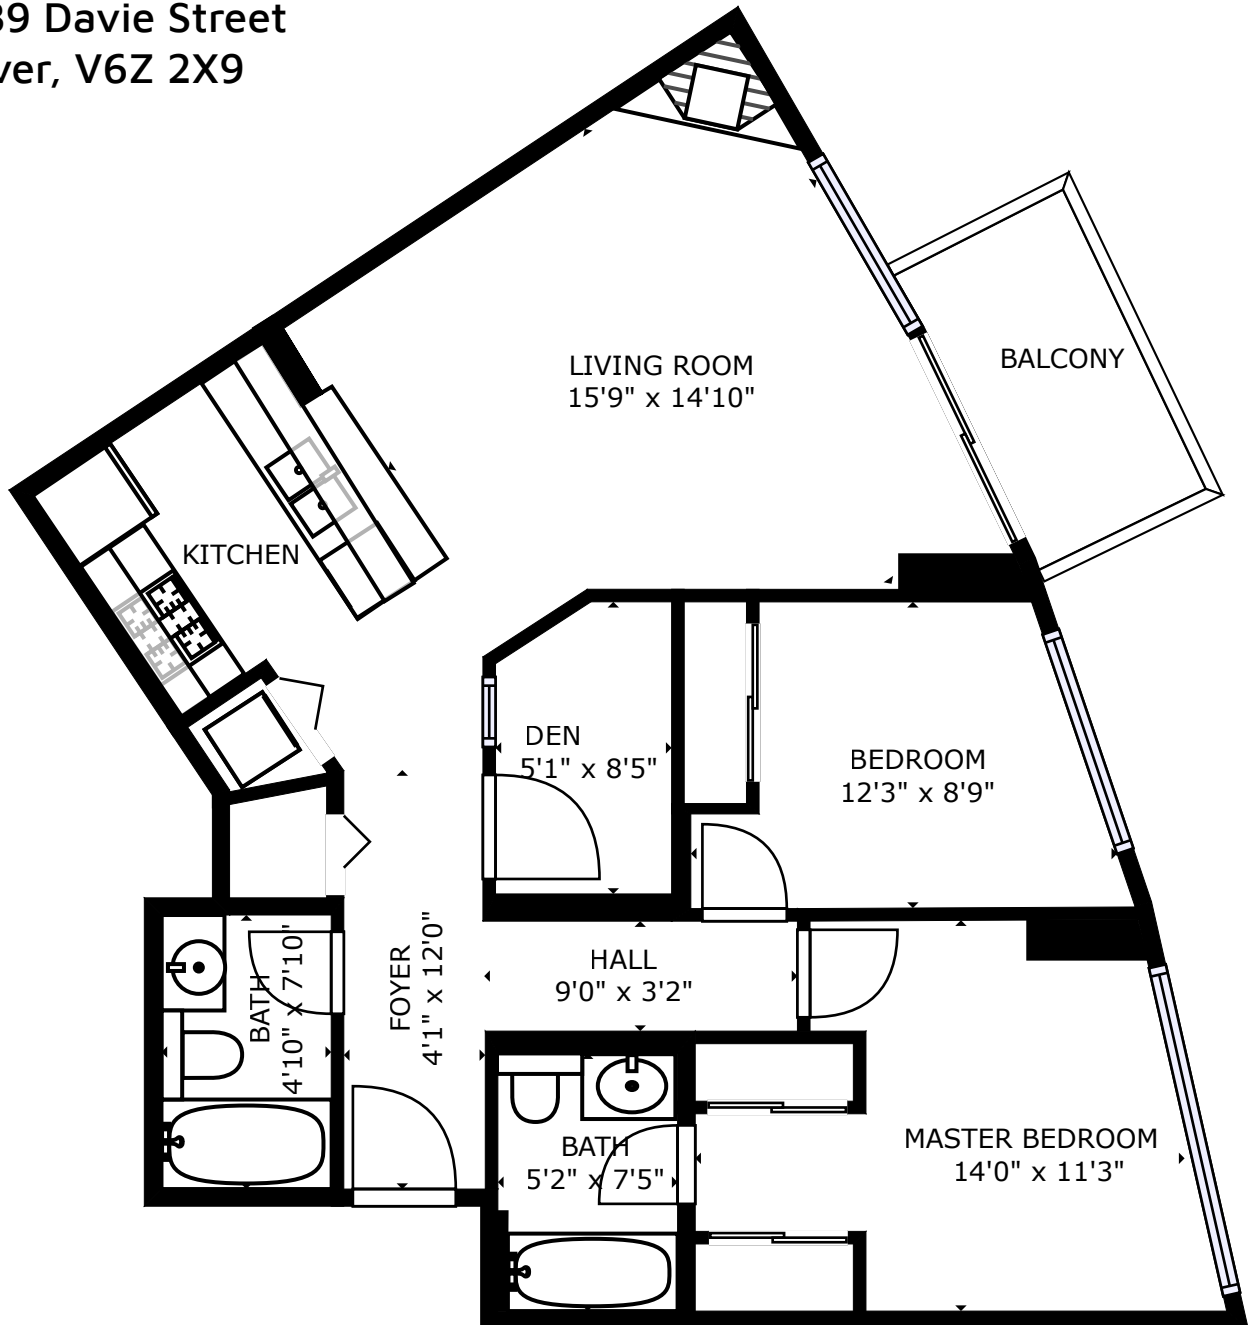

MAUREEN SEGUIN

PERSONAL REAL ESTATE CORPORATION

778-772-3695 | info@maureenseguin.com

1206-189 Davie Street
Vancouver, V6Z 2X9

Please note: Total square footage is calculated to gross area and is based on interior measurements to exterior walls, may include unfinished areas, and are not to building blueprint specifications. All measurements are approximate to 1-2% of reality. This floor plan is for marketing purposes only and not for architectural or construction use.